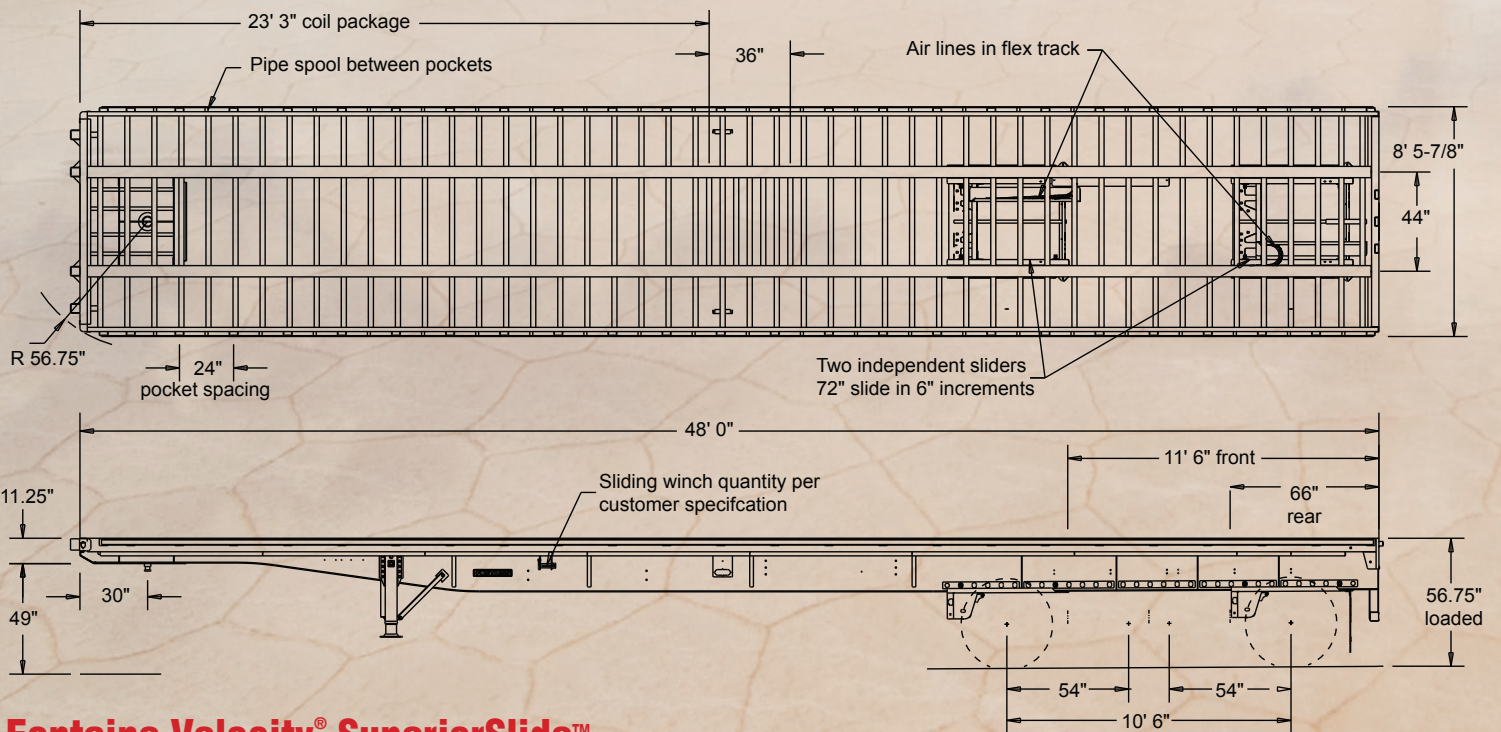

Velocity™

FONTAINE®
SuperiorSlide™

Independent Sliding Axles give you multiple configurations to handle any load anywhere!

Fontaine Velocity® SuperiorSlide™

- Independent sliding front and rear axles
- Non-compromising performance:
Superior maneuverability for local city hauls...
Superior stability for the highway!
- Allows multiple axle configurations for better load distribution and easier compliance
- Steel mainbeams and crossmembers
- Strongest mainbeams in the industry backed by the XtremeBeam Limited Lifetime Warranty*

IMPORTANT NOTE: Axle placement and legal load ratings are dependent upon multiple factors including federal, state and local regulations, GAWR, and tire ratings.

FONTAINE®
TRAILER
www.fontainetrailer.com