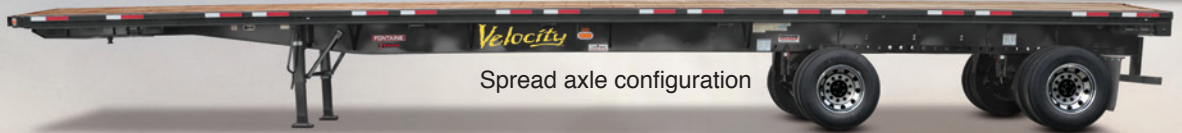

Velocity™

FONTAINE®
SuperiorSlide™

Independent Sliding Axles give you multiple configurations to handle any load anywhere!

Fontaine Velocity® SuperiorSlide™

- Independent sliding front and rear axles
- Non-compromising performance:
Superior maneuverability for local city hauls...
Superior stability for the highway!
- Allows multiple axle configurations for better load distribution and easier compliance
- Steel mainbeams and crossmembers
- Strongest mainbeams in the industry backed by the XtremeBeam Limited Lifetime Warranty*